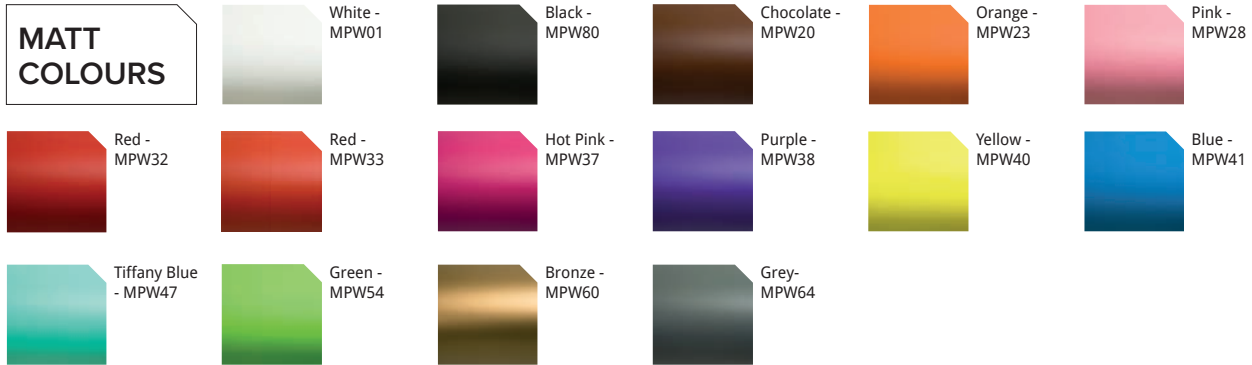

Specifications

- Up to 5 years
- 100 microns Coloured Series
- 150 Microns Carbon Fibre
- Indoor and outdoor
- Permanent pressure sensitive adhesive
- 1525mm
- 1m Increments

GLOSS COLOURS

MATT COLOURS

CARBON FIBRE