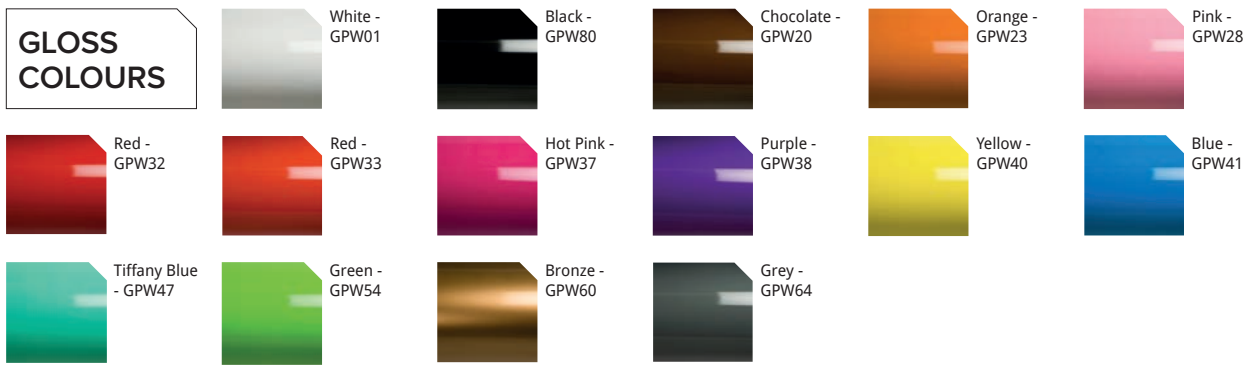

Specifications

- Up to 5 years
- 100 microns Coloured Series
- 150 Microns Carbon Fibre
- Indoor and outdoor
- Permanent pressure sensitive adhesive
- 1525mm
- 1m Increments

GLOSS COLOURS

MATT COLOURS

CARBON FIBRE